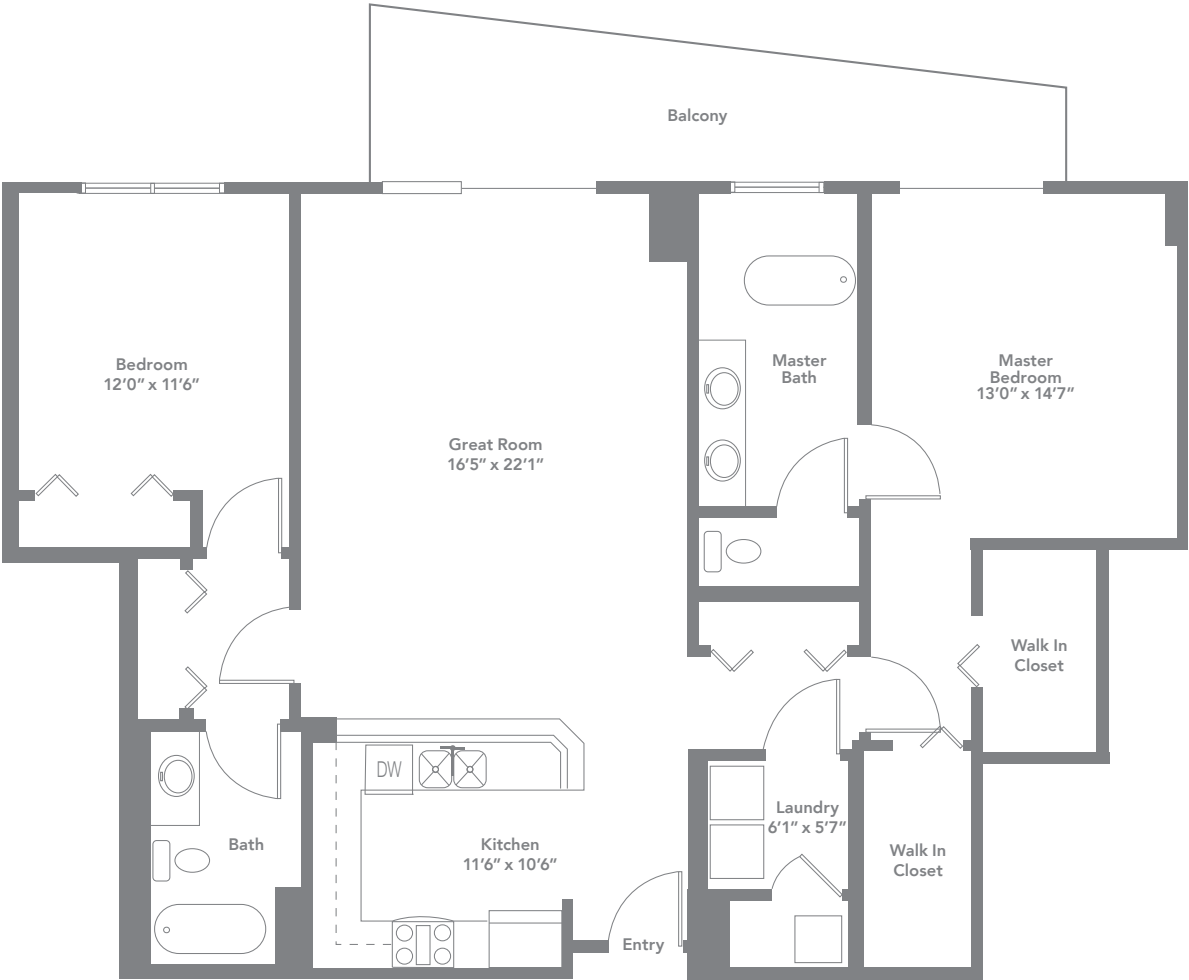

HAYFORD PEAK

PLAN 4 // 2 BEDROOM // 2 BATH // 1344 SQ FT

Notes:

Actual floor plan layout and square footage may vary. Floor plan is subject to change without notice and is for presentation purposes only as it is not to scale. All dimensions and square footage is approximate and may vary due to uniqueness of the building design and configuration and no representation is made as the accuracy of such figures. A DK Las Vegas LLC Community. NORTHCAP