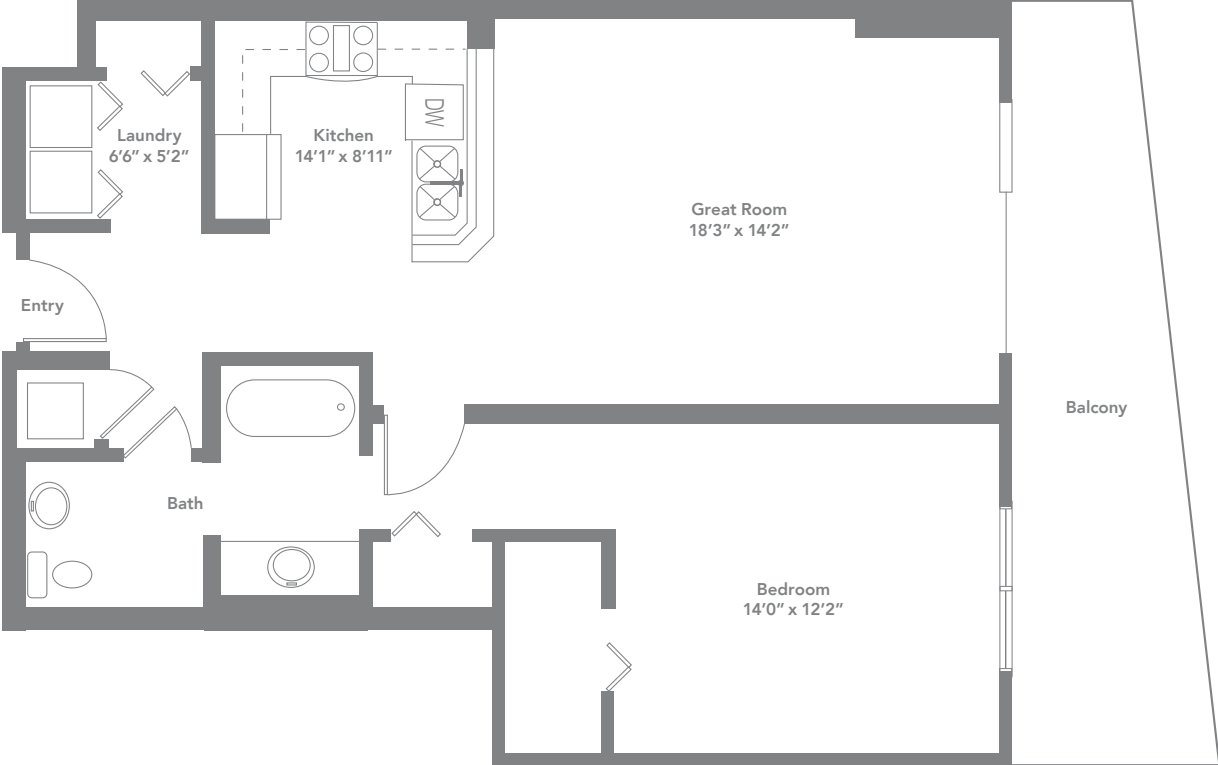

LA MADRE MOUNTAIN

PLAN 2 // 1 BEDROOM // 1 BATH // 831 SQ FT

Notes:

Actual floor plan layout and square footage may vary. Floor plan is subject to change without notice and is for presentation purposes only as it is not to scale. All dimensions and square footage is approximate and may vary due to uniqueness of the building design and configuration and no representation is made as the accuracy of such figures. A DK Las Vegas LLC Community. NORTHCAP