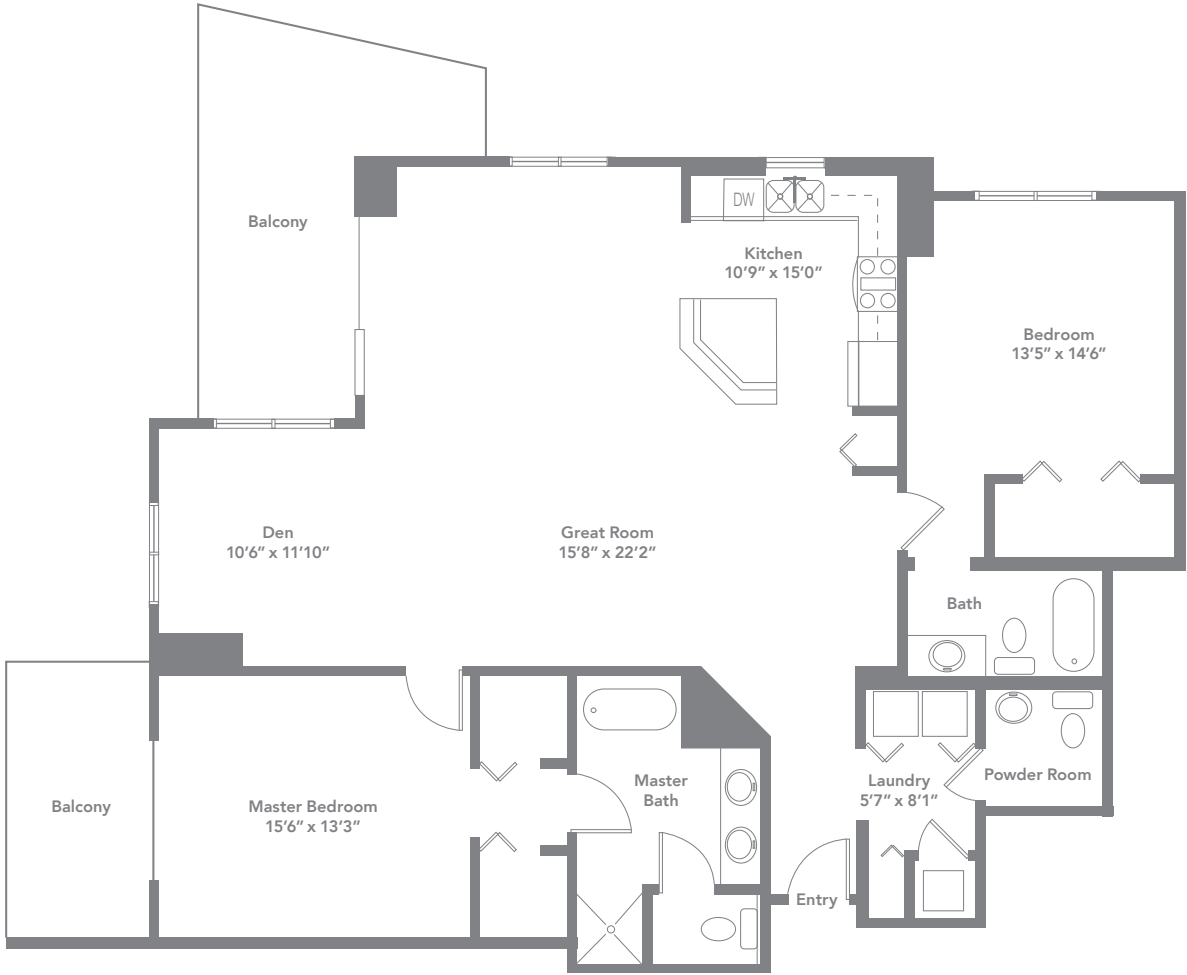

BIRD SPRING MOUNTAIN

PLAN 5 // 2 BEDROOM PLUS DEN // 2.5 BATH // 1590 SQ FT

Notes:

Actual floor plan layout and square footage may vary. Floor plan is subject to change without notice and is for presentation purposes only as it is not to scale. All dimensions and square footage is approximate and may vary due to uniqueness of the building design and configuration and no representation is made as the accuracy of such figures. A DK Las Vegas LLC Community. NORTHCAP